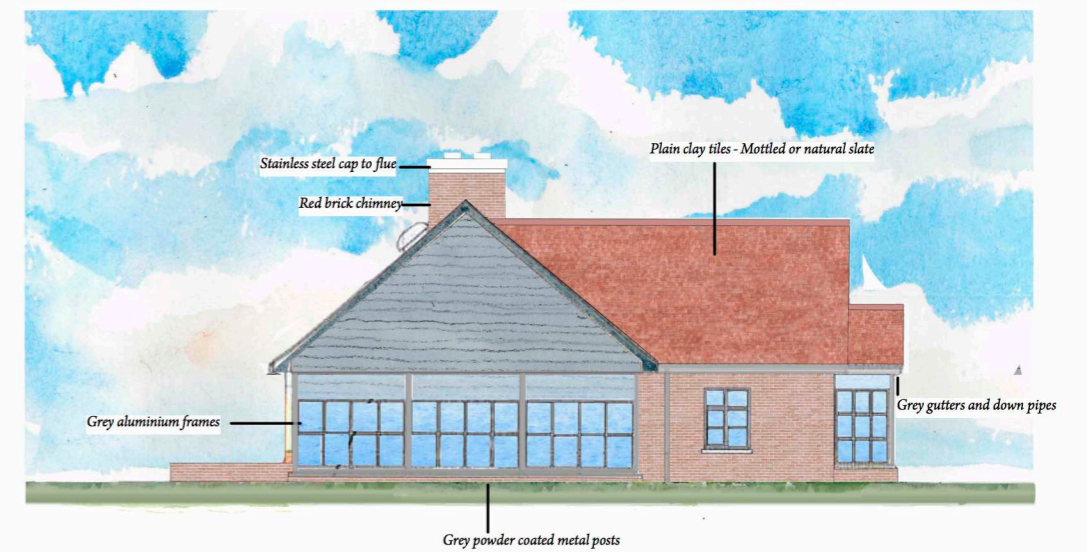

East Elevation

North Elevation

West Elevation

South Elevation

North Kent Crematorium

Finishes	
External walls	Mottled red facings (Imperial hand made bricks - Country blend) and dark stained horizontal weatherboarding
Roof	Marley eternit ashdowne handcrafted clay red plain tiles
Fascias and barge boards	Dark stained boarding
Rainwater goods	Half round gutters and round downpipes, grey
Screens and windows	Aluminium, Grey RAL7040
Entrance/exit doors	Hardwood dark stained
Service doors	Softwood painted